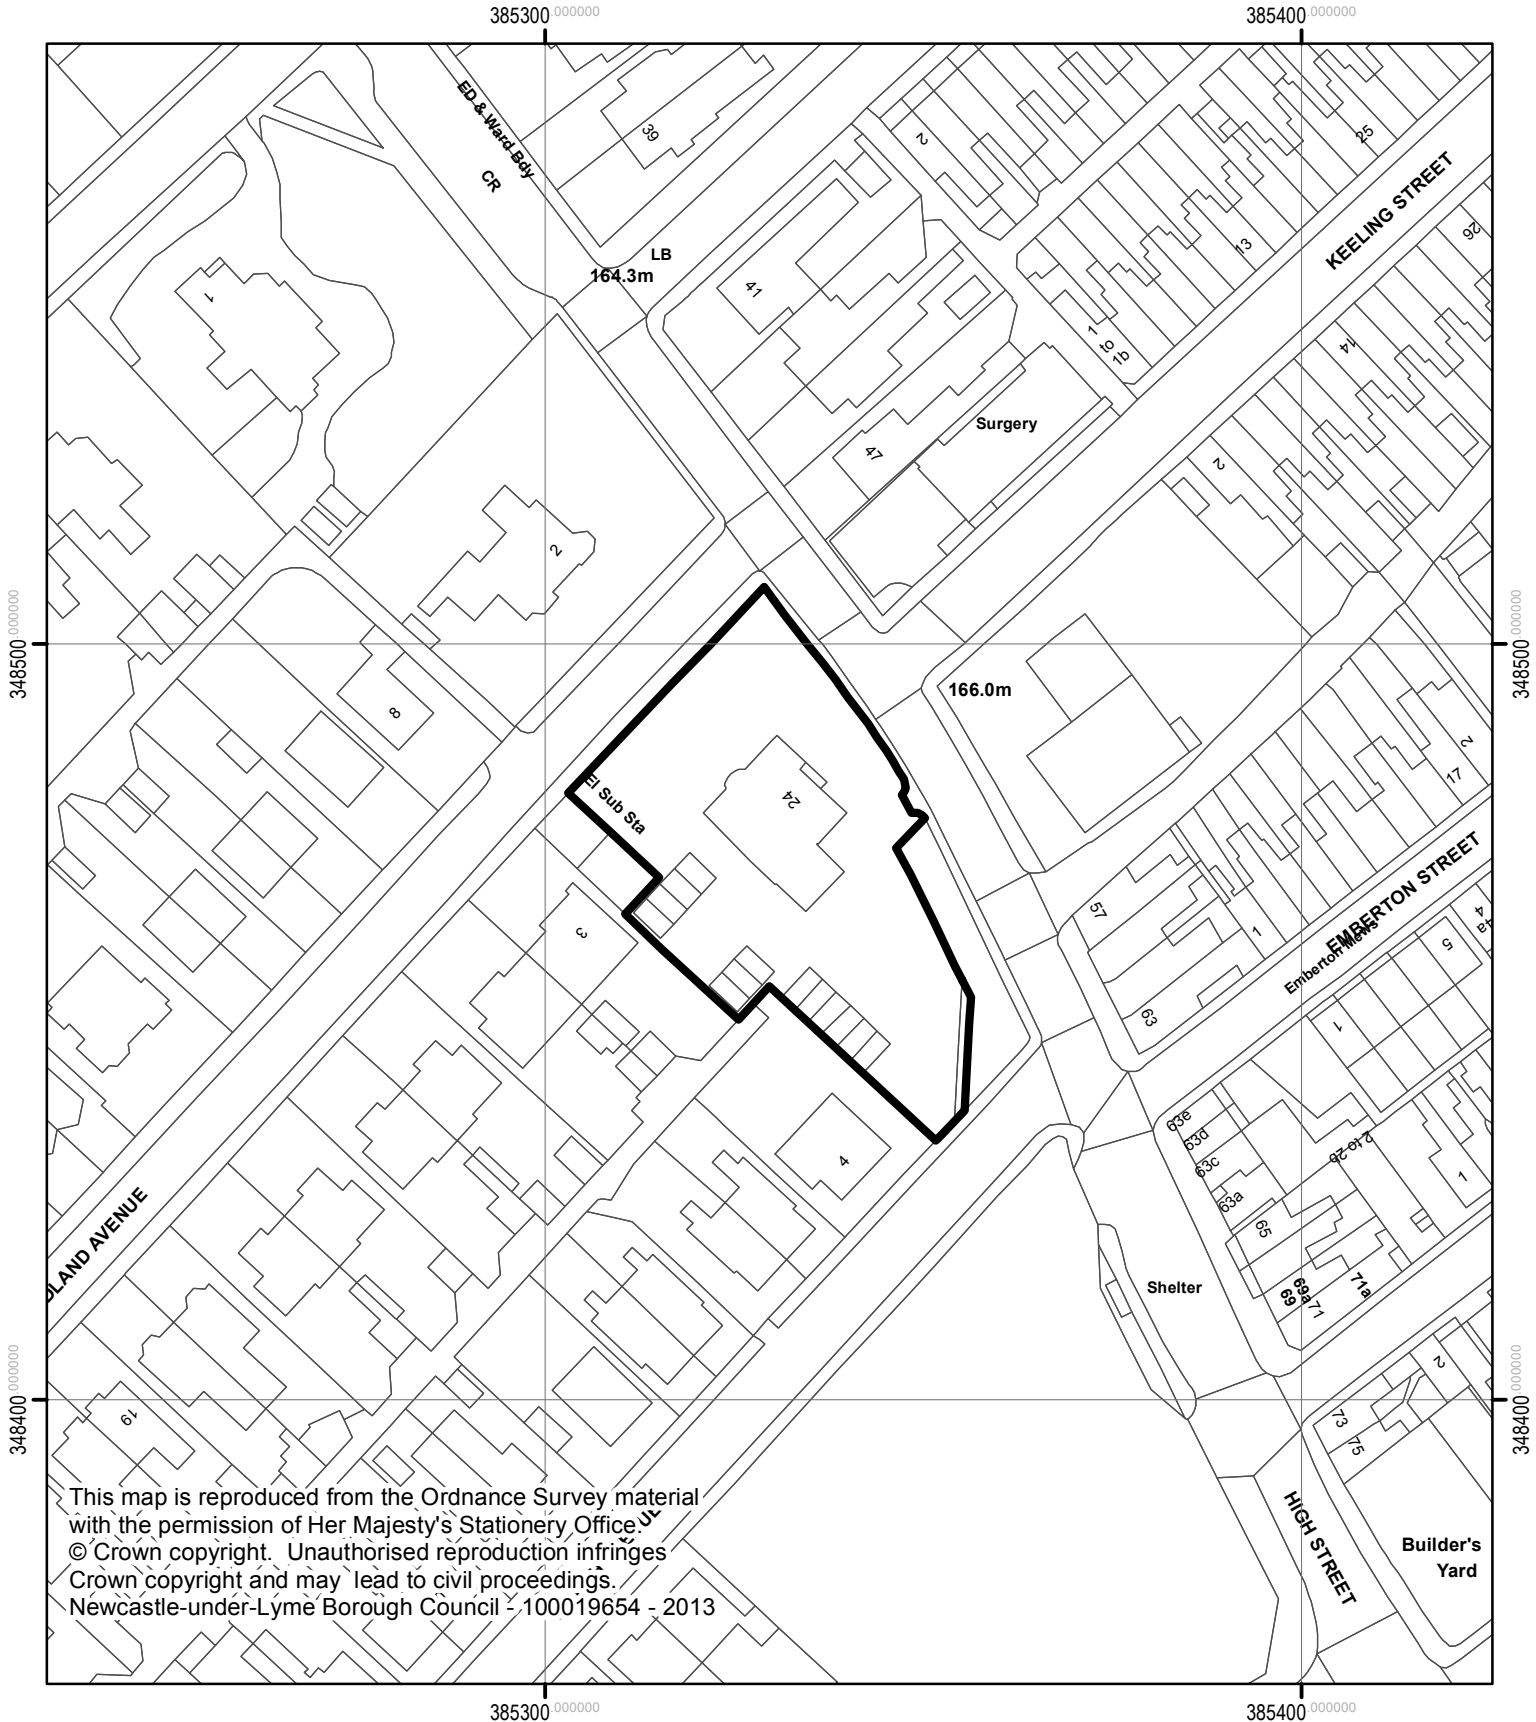

18/00024/FUL

**Renford House, 24 High Street,
Wolstanton**

This map is reproduced from the Ordnance Survey material with the permission of Her Majesty's Stationery Office. © Crown copyright. Unauthorised reproduction infringes Crown copyright and may lead to civil proceedings. Newcastle-under-Lyme Borough Council - 100019654 - 2013